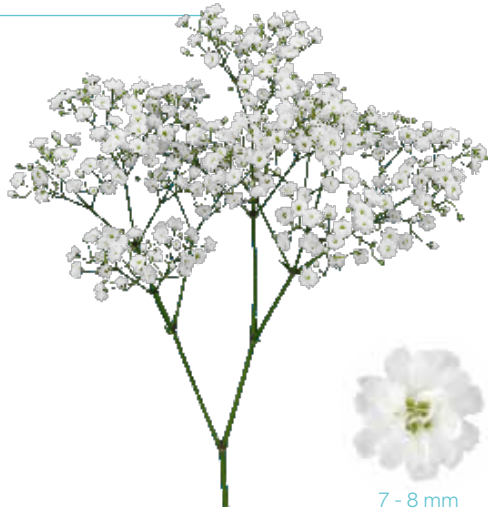

Zinzi® Discovery

ジンジーディスカバリー

7 - 8 mm