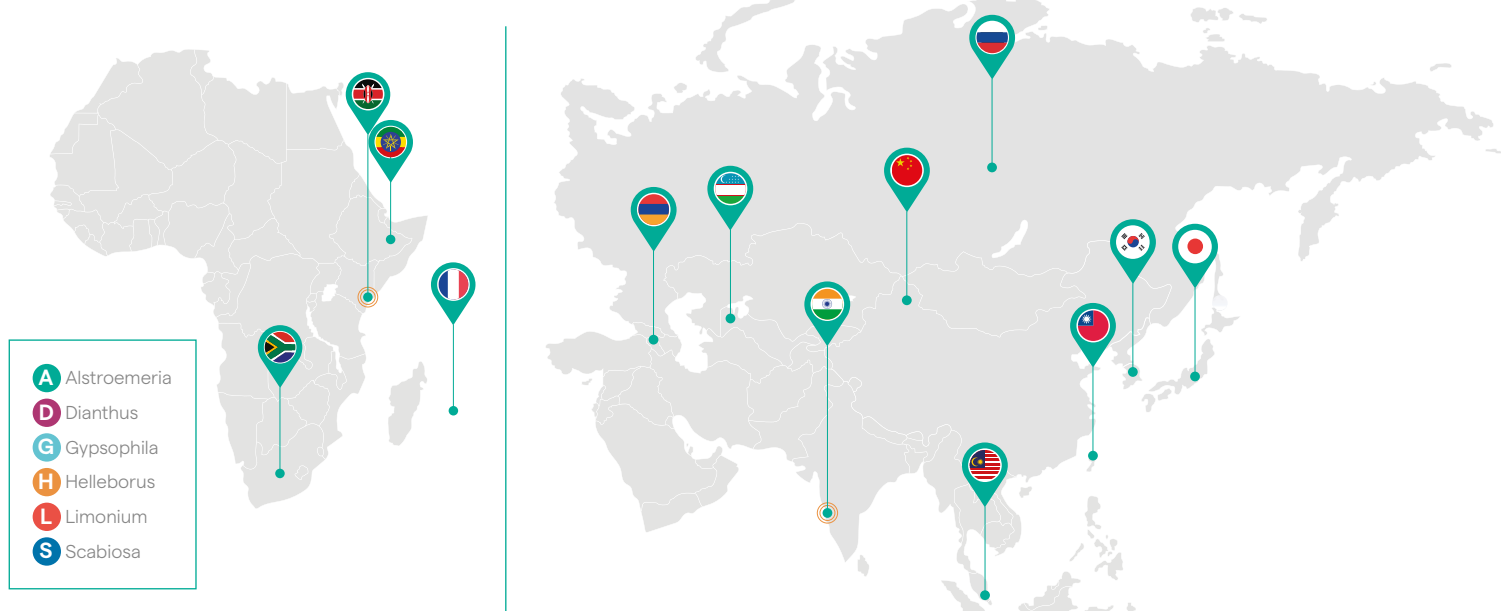

World wide sales network

Meet the network of distribution partners of HilverdaFlorist. Get in touch with them to discuss our cut flower assortment. Together with our distribution partners we'll create the best mix of varieties for your market and business.

Africa

Kenya, Ethiopia & South Africa

Murara Plants Ltd. A D G H L S

Mr. Eric Bouman

T +254 111 015 600

M +254 722 285 789

E murara@muraraplants.co.ke

I www.muraraplants.com

La Réunion

Axel – Import – Export A D G H L S

Mr. Jean Alain Maillot

T +262 262 536 306

M +262 692 657 775

E alex-import-export@orange.fr

Asia

Armenia

Mr. Sako Manukyan I/E A D H L S

M +374 55 147 127

E sakomanukyan@gmail.com

China

Kunming Hasfarm

Young Plants Co. Ltd. D

Ms. Baichong Zhang

T +86 871 67981151

E baichong.zhang@hasfarmyoungplants.com.cn

I www.hasfarmholdings.com

Kunming Brighten

Floriculture Co. Ltd. D

Mr. Lion Luo

T +86 158 870 611 80

E lion@brighten.cn

I www.brighten.hk

India

Florance Flora A D G L S

Mr. Rownak Gutgutia

T +91 8029734053

M +91 9880701114

E info@floranceflora.com

I www.floranceflora.com

Japan

Miyoshi & Co., Ltd.

Mr. Yazaki H

Mr. Kozai L

Mr. Yasuhara D

T +81 551 365 912

E info@miyosi.co.jp

I www.miyosi.co.jp

Inochio Fuji Plants Inc. D

Ms. Shiori Kawai

T +81 563 736 881

E info-fujiplants@inochio.co.jp

I www.inochio-fujiplants.co.jp

Takii & Co. Ltd. A

Mr. Mikiyasu Arata

T +81 753 650 123

E mikiyasu-arata@takii.co.jp

I www.takii.co.jp