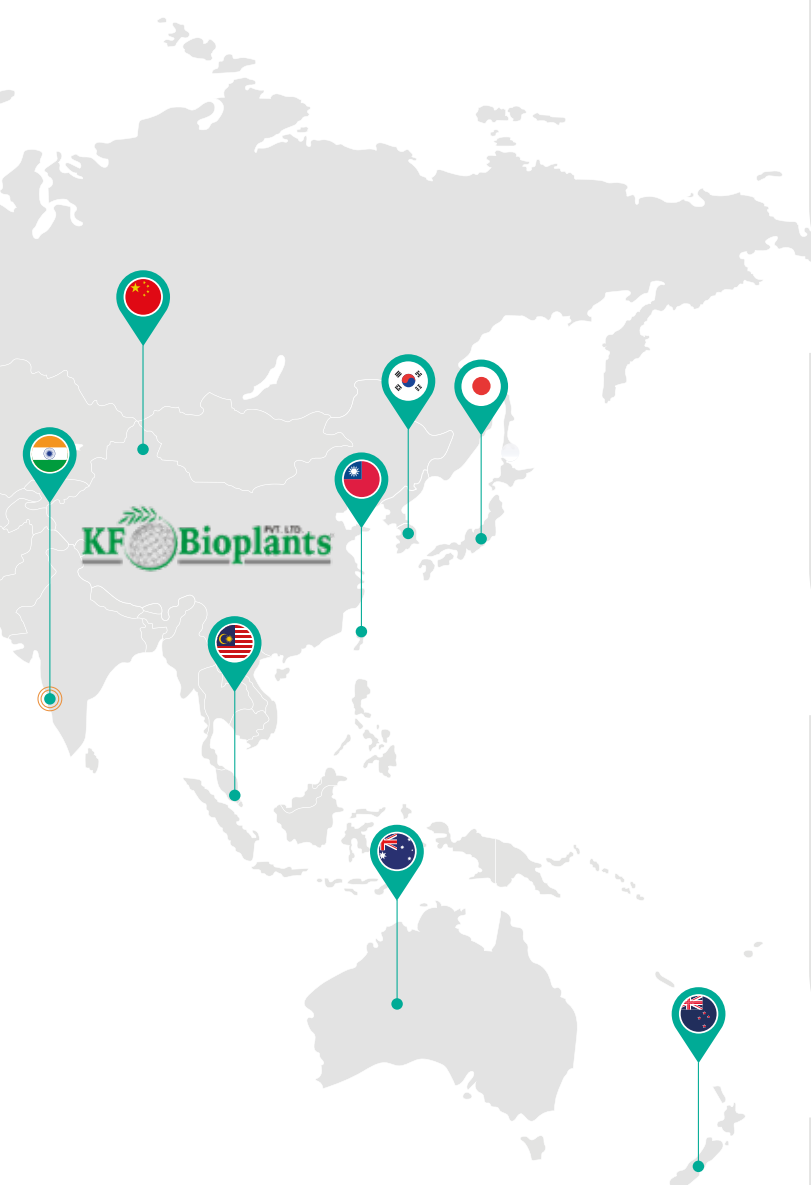

HilverdaFlorist Colombia S.A.S.

Subsidiary, specialist propagator and young plant supplier for Dianthus, Alstroemeria, Limonium, Gerbera, Scabiosa, Helleborus and Gypsophila, with exclusive sales in Colombia and additionally in other Latin American countries. hilverdaflorist-colombia.com

Murara Plants Ltd.

Subsidiary, specialist propagator and young plant supplier to exclusively sell and distribute the complete assortment of HilverdaFlorist products in Africa.

muraraplants.com

HortiPartners

Joint venture in the Netherlands between HilverdaFlorist and H.M. Tesselaar for research and breeding activities for Alstroemeria.

KF Bioplants Pvt. Ltd.

Joint venture in India between the Kumar Group and HilverdaFlorist. At multiple locations, tissue culture plants for the global market and young plants for the local market, are produced. kfbioplants.com

HilverdaFlorist North America

Subsidiary and brokerage in Canada, teaming up with rooting stations in Ontario and British Columbia, to sell and deliver rooted plant material of our pot, patio and garden plant range directly to the Canadian growers.