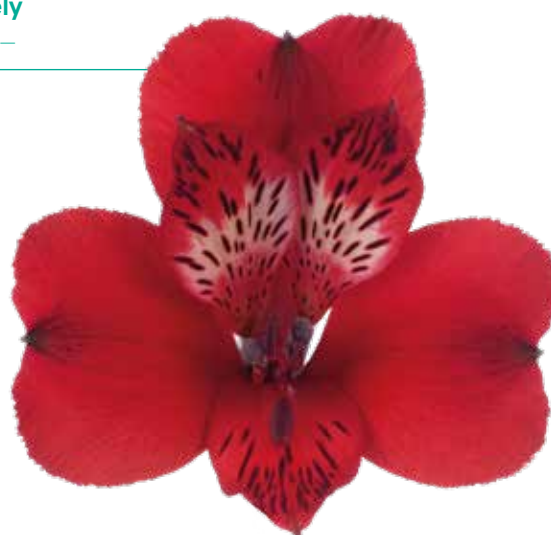

Lovely

ラブリー